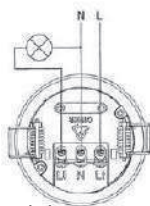

- -Sensor de movimiento empotrable
- -Ángulo de detección 360°
- -Distancia 6 metros
- -Regulable de 10 seg. a 7 min.
- -220/240v 50/60Hz
- -máx.1200w máx. LED 300w
- -Alto 75,6mm diametro exterior 76mm